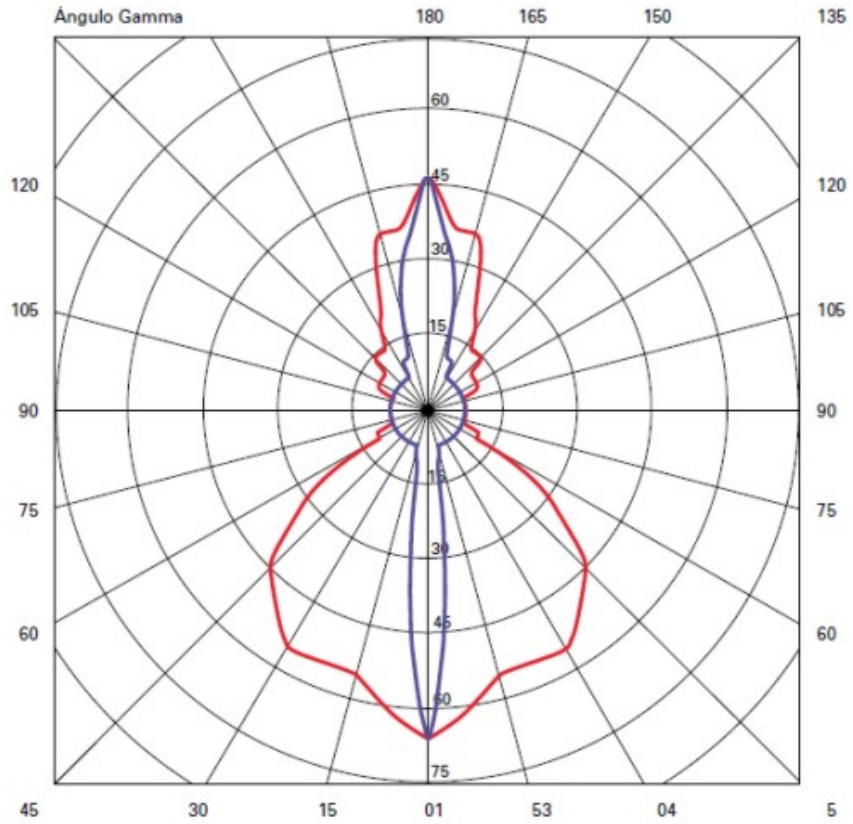

PROJECT	
TYPE	
SPECIFIER	
QUANTITY	
DATE